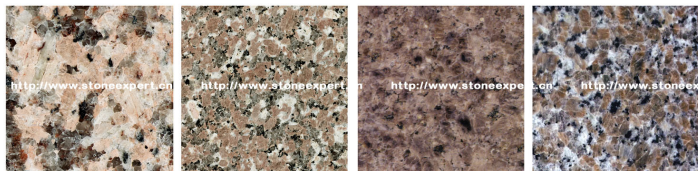

AFG90-Pink Rose   AFG48-Jaipure Pink   咖啡粘 Cafe Diamond   粉红麻 Cafe Giallo