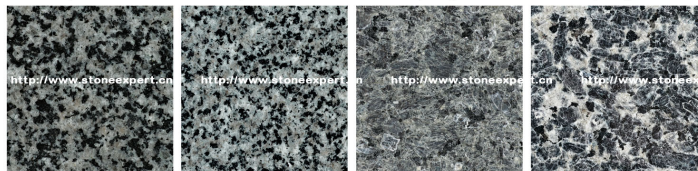

DOMESTIC GRANITE/国产花岗岩

AFG688-Antique Grey   AFG201-Crab Pink   AFG64-Spring Pink   AFG49-Tiger Yellow