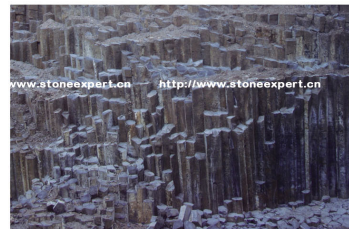

IMPORT MARBLE/进口大理石

BASALT/玄武岩

PRODUCTION FOR ANY SIZES OF TILES, SLABS & CUT-TO-SIZE ARE AVAILABLE
可根据客户所需求的任何不同尺寸来加工.