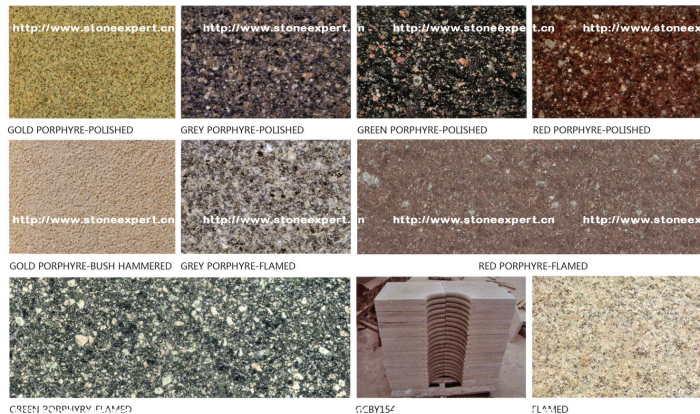

**PORPHYRY/ 斑岩** PRODUCTION FOR ANY SIZES OF TILES, SLABS & CUT-TO-SIZE ARE AVAILABLE  
 可根据客户所需求的任何不同尺寸来加工。

**AVAILABLE USE/产品用途:** Wall Cladding, landscaping, cobblestones, paving stones, kerbstone, flower pots, lanterns, fountains, tables, benches, streetscaping, gravestones, sculptures.  
 内外墙面干挂、街道广场地铺石、路延石、园林景观用石、墓石、雕刻。