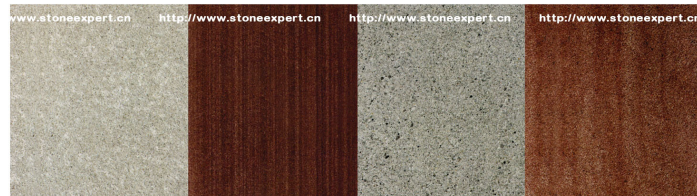

# SANDSTONE/砂岩

PRODUCTION FOR ANY SIZES OF TILES, SLABS & CUT-TO-SIZE ARE AVAILABLE  
可根据客户所需求的任何不同尺寸来加工。

木纹砂岩 WH88

Tumbled with Mixed Colour

粉黛丝 Pinky Silking

飞云石 Flying Cloud

满山红 Red Flora

紫木砂 Purple Wooden Sandstone

金土地 Golden Earth

绿砂岩1# Green sandstone1# WH-05

红砂岩3# Red sandstone3# WH-20

白珍珠砂岩 WH-26  
White pearl Sandstone

黄木纹砂岩(曲纹) WH-12  
Yellow Wood-grain

白砂岩/White sandstone

红桃木砂岩(曲纹) WH-10  
Red Pitch-wood

灰砂岩4# WH-04  
Gray sandstone4#

红桃木砂岩(直纹) WH-24  
Red Pitch-wood

绿砂岩3# WH-07  
Green sandstone3#

红砂岩2# WH-19  
Red sandstone2#

巧克力砂岩2# WH-22  
Chocolate sandstone2#

黄砂岩2# WH-09  
Yellow sandstone2#

灰砂岩2# WH-02  
Gray sandstone2#

黄木纹砂岩(直纹) WH-11  
Yellow Wood-grain