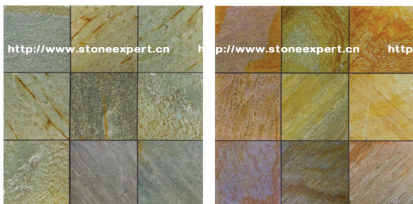

QUARTZITE/天然石英石

PRODUCTION FOR ANY SIZES OF TILES, SLABS & CUT-TO-SIZE ARE AVAILABLE
可根据客户所需求的任何不同尺寸来加工。

JS014F

JS014G

Random Tiles With Sawn Edge JS014

JS014G Mushroom Cladding (300*100mm)

Random Slabs

Green

Cleft Finish

Flamed Finish

Honed Finish

JS014 Mushroom Cladding

Grayish Green

Natural Finish

Honed Finish

Coping / Stair / Windowsill

Chiseled Edge

Bull-nosed Edge

Pink Blossom

JS162 Autumn Gold

JS163 Silvery

Amethyst

Cleft Finish

Flamed Finish