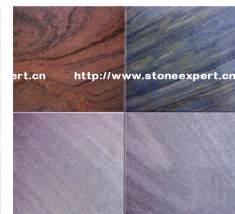

Cleft Finish

Flamed Finish

Honed Finish

JS014 Mushroom Cladding

Grayish Green

Natural Finish

Honed Finish

Coping / Stair / Windowsill

Chiseled Edge

Bull-nosed Edge

Pink Blossom

JS162 Autumn Gold

JS163 Silvery

Amethyst

Cleft Finish

Flamed Finish

Honed Finish

Glitter Gray

Cleft Finish

Honed Finish

Brushed Finish

Brushed Finish

Polished Finish