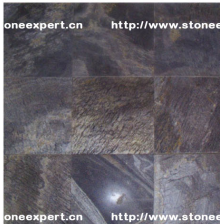

Cleft Finish

Flamed Finish

Honed Finish

JS014 Mushroom Cladding

Grayish Green

Natural Finish

Honed Finish

Coping / Stair / Windowsill

Chiseled Edge

Bull-nosed Edge

Pink Blossom

JS162 Autumn Gold

JS163 Silvery

Amethyst

Cleft Finish

Flamed Finish

Honed Finish

Glitter Gray

Cleft Finish

Honed Finish

Brushed Finish

Brushed Finish

Polished Finish