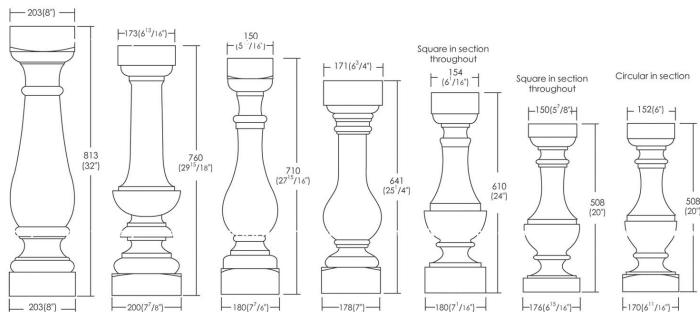

# BALUSTER/栏杆

PRODUCTION FOR ANY SHAPES & DESIGNS IS AVAILABLE  
可根据客户所需求的任何不同设计造型来加工。

BAL001 BAL002 BAL003 BAL004 BAL005 BAL006 BAL007 BAL008 BAL009 BAL010 BAL011

BAL012 BAL013 BAL014 BAL015 BAL016 BAL017 BAL018 BAL019 BAL020 BAL021 BAL022

BAL027

BAL028

BAL029

BAL030

BAL031

BAL032

BAL033

BAL034