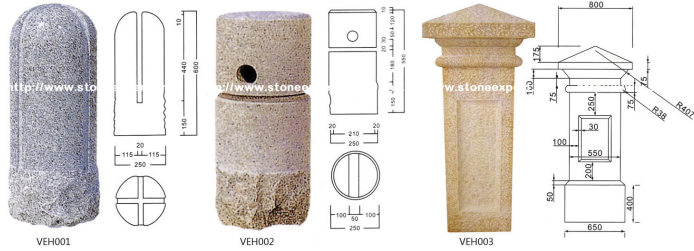

VEHICLE-STOP BOLLARD/车止石