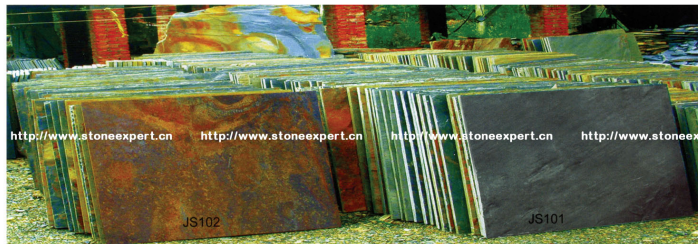

SLATE/板岩 文化石

PRODUCTION FOR ANY SHAPES & DESIGNS IS AVAILABLE
可根据客户所需求的任何不同设计造型来加工。

SLAB 大板

Rectangle/Square 规格板

- Normal Sizes 常规尺寸: 200*50/200*100/300*150/300*300/400*400/600*300/600*400/600*600/900*600mm
- Normal Thickness 常规厚度: 8-12/10-15/15-20/17-22/20-25/20-30mm