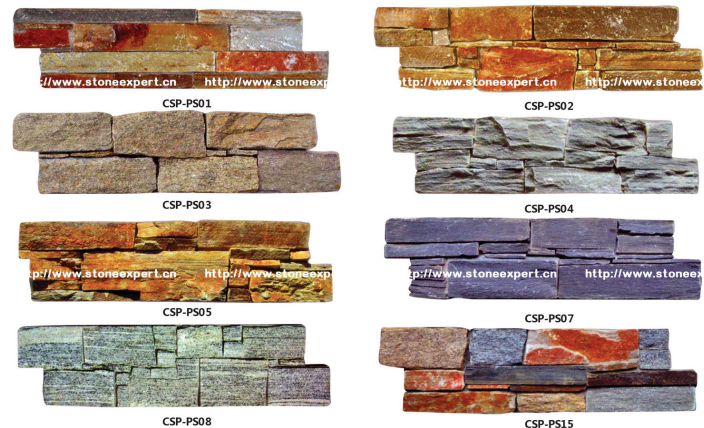

SLATE/板岩 文化石

PRODUCTION FOR ANY SHAPES & DESIGNS IS AVAILABLE
可根据客户所需求的任何不同设计造型来加工.

LEDGESTONE/CULTURAL STONE PANEL

Stacked Cement Panel 水泥背贴板