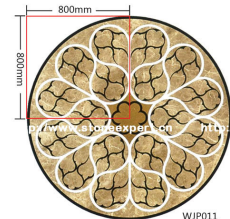

WATERJET-MEDALLION PATTERN/水刀拼花

WJP011

MOSAICS/马赛克

PRODUCTION FOR ANY SHAPES & DESIGNS IS AVAILABLE 可根据客户所需要的任何不同设计造型来加工。