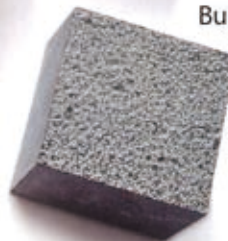

皮革面 Leathered

机槽面 Lined

亚光面 Honed

Flamed & Water Jet
(10X10X10cm)

Flamed & Water Jet
(10X10X5cm)

Bush Hammered & Water Jet
(10X20X8cm)

Bush Hammered & Brushed
(10X10X8cm)

Flamed & Water Jet
(10X10X5cm)